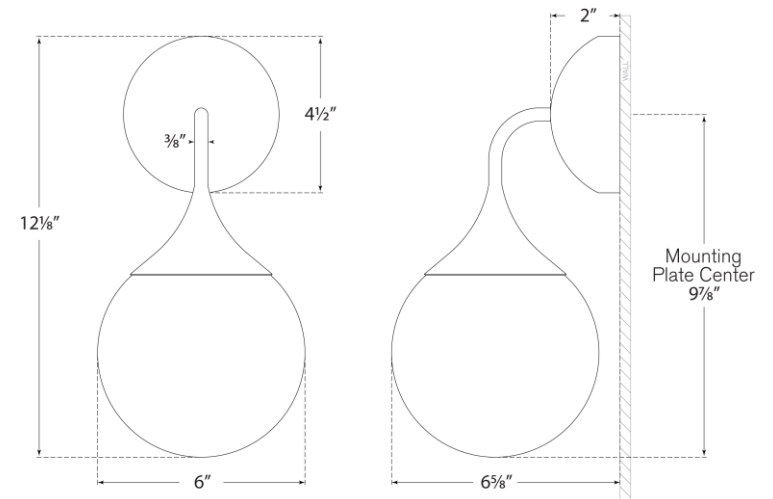

TEAR SHEET

Cristol Small Single Sconce

Item # ARN 2404PN-WG

Designer: AERIN

Height: 12"

Width: 6"

Extension: 6.75"

Backplate: 4.5" Round

Finishes: HAB, PN

Glass Options: WG

Socket: E12 Candelabra

Wattage: 40 B11

Weight: 3 Pounds

Front View

Side View