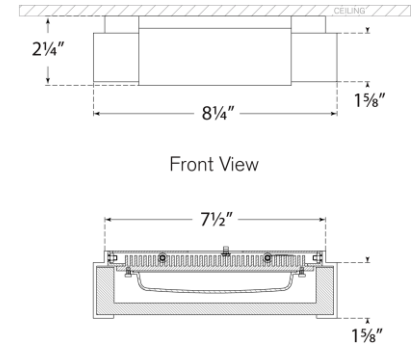

TEAR SHEET

Covet Small Flush Mount

Item # KW 4114PN-ALB

Designer: Kelly Wearstler

Height: 2.25"

Width: 8.25"

Canopy: 7.25" Square

Finishes: AB, BZ, PN

Shade Treatments: ALB

Lightsource: Dedicated LED

Wattage: 24w (2000lm)

Weight: 7 Pounds

Note: Alabaster is a Natural Stone | Variations in Color and Texture are Expected

Top View

Front View

Side View