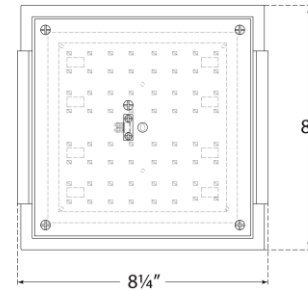

TEAR SHEET

Covet Small Flush Mount

Item # KW 4114PN-ALB

Designer: Kelly Wearstler

Height: 2.25"

Width: 8.25"

Canopy: 7.25" Square

Finishes: AB, BZ, PN

Shade Treatments: ALB

Lightsource: Dedicated LED

Wattage: 24w (2000lm)

Weight: 7 Pounds

Note: Alabaster is a Natural Stone | Variations in Color and Texture are Expected

Top View

Front View

Side View