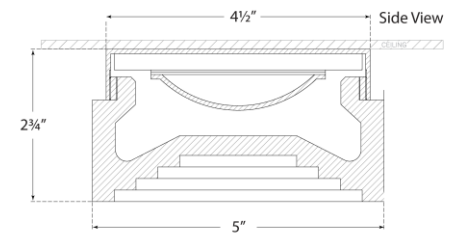

TEAR SHEET

Otto 5" Solitaire Flush Mount

Item # KW 4900AB-ALB

Designer: Kelly Wearstler

Height: 2.75"

Width: 5"

Canopy: 4.5" Round

Finishes: AB, BZ, PN

Trim Options: ALB

Lightsource: Dedicated LED

Wattage: 12w (1100lm)

Weight: 3 Pounds

Note: Alabaster is a Natural Stone | Variations in Color and Texture are Expected

Bottom View(1:2)