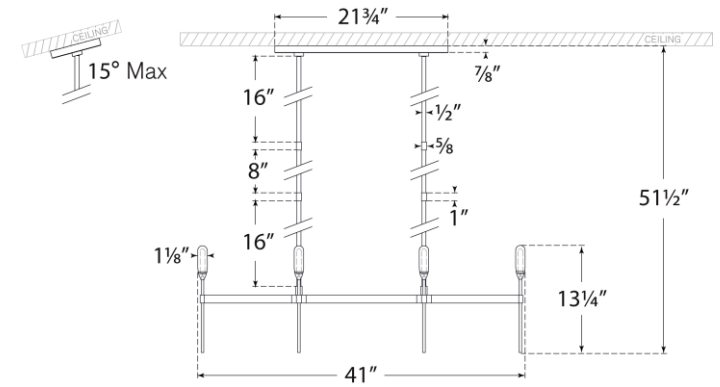

## Overture Medium Uplight Linear Chandelier

Item # PB 5046PN-CG

Designer: Peter Bristol

O/A Height: 51.5"

Fixture Height: 13.25"

Min. Custom Height: 19.5"

Width: 41" x 25.25"

Canopy: 6" x 21.75" Round

Finishes: PN

Glass Options: CG

Lightsource: Dedicated LED

Wattage: 25w (2000lm)

Weight: 8 Pounds

Note: Custom Height Available

Front View

Top View