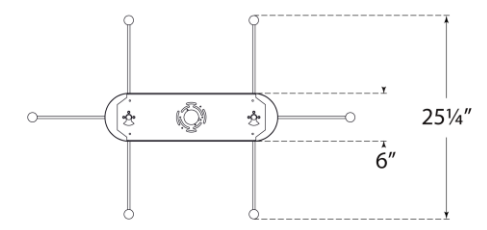

## Overture Medium Uplight Linear Chandelier

Item # PB 5046PN-CG

Designer: Peter Bristol

O/A Height: 51.5"

Fixture Height: 13.25"

Min. Custom Height: 19.5"

Width: 41" x 25.25"

Canopy: 6" x 21.75" Round

Finishes: PN

Glass Options: CG

Lightsource: Dedicated LED

Wattage: 25w (2000lm)

Weight: 8 Pounds

Note: Custom Height Available

Front View

Top View