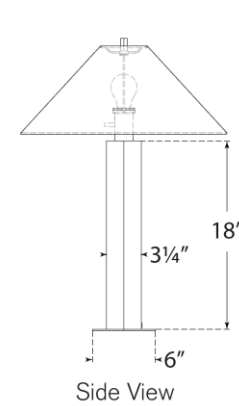

TEAR SHEET

Olivier Medium Table Lamp

Item # PCD 3000PN-L

Designer: Paloma Contreras

Height: 28"

Width: 20"

Base: 7" Hexagon

Finishes: HAB, PN

Shade Treatments: L

Shade Details: 4.5" x 20" x 11.5"

Socket: E26 Dimmer

Wattage: 15 LED A

Weight: 8 Pounds

Side View

Front View

Top View