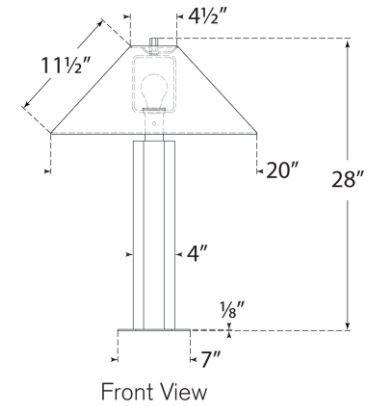

TEAR SHEET

Olivier Medium Table Lamp

Item # PCD 3000PN-L

Designer: Paloma Contreras

Height: 28"

Width: 20"

Base: 7" Hexagon

Finishes: HAB, PN

Shade Treatments: L

Shade Details: 4.5" x 20" x 11.5"

Socket: E26 Dimmer

Wattage: 15 LED A

Weight: 8 Pounds

Side View

Front View

Top View