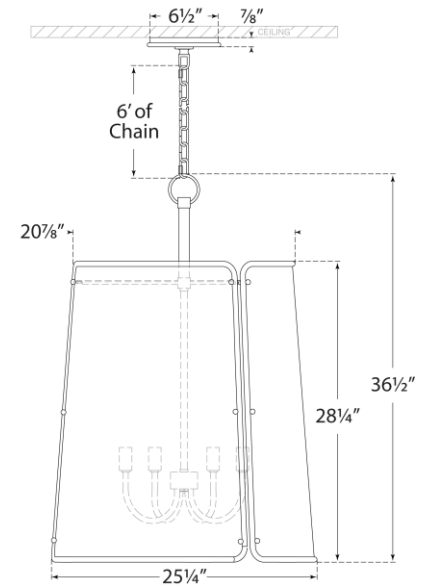

## Hastings Large Pendant

Item # S 5646HAB-WHT

Designer: Carrier and Company

Height: 36.5"

Width: 25.25"

Canopy: 6.5" Round

Finishes: HAB, PN

Shade Treatments: BLK, WHT

Socket: 6 - E12 Candelabra

Wattage: 6 - 60 B11

Weight: 26 Pounds

Note: Shade can be Installed Inverted

Bottom View

Front View