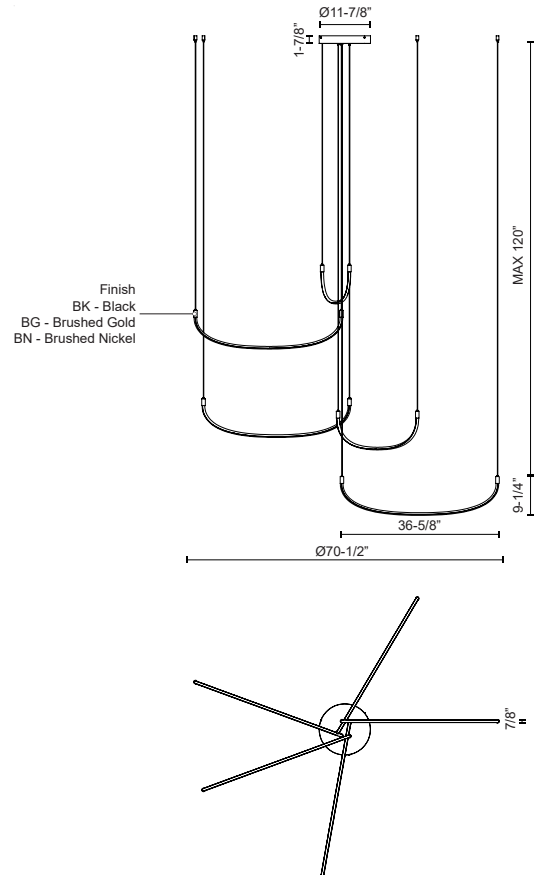

Brushed Nickel

SPECIFICATION DETAILS

Fixture Dimensions	D70-1/2" x H9-1/4"
Light Source	LED with DC Driver
Wattage	80W
Total Lumens	6960lm
Delivered Lumens	BG-5120lm; BK-4924lm; WH-5152lm;
Voltage	120-277V
Color Temperature	3000K
CRI (Ra)	90CRI
Optional Color Temps	2700K - 5000K Available, Minimum Order Quantities Apply
LED Rated Life	50,000 hours
Dimming	100% - 10%, TRIAC or ELV Dimmer (Not Included)
Adjustable	Yes
Wire Length	120" Max
Wire Type	BG - Black Wire; BK - Black Wire; BN-Clear Wire;
Minimum Hang Height	14"
Sloped Ceiling Adaptable	Yes
Location	Dry
CEC Title 24 JA8	Yes, JA8-2022
Canopy Dimensions	D11-7/8" x H1-7/8"
Paint Finish	BG01; BK02; BN01;
Illumination Direction	Downlight
Material	Aluminum + Polymeric Material
Diffuser Details	White Silicone Diffuser

* For custom options, consult factory for details.

* For warranty information, please visit www.kuzcolighting.com/warranty

DESCRIPTION

The Talis is a new take on a Kuzco classic. Forged as a simple yet organic "U" shaped bar of illumination, the Talis is minimal and stylish at the same time. When layered in three or five bars of illumination, the Talis creates a unique melody that is sure to be the statement of any space. Adjust each bar to the height and space you like with this versatile collection.