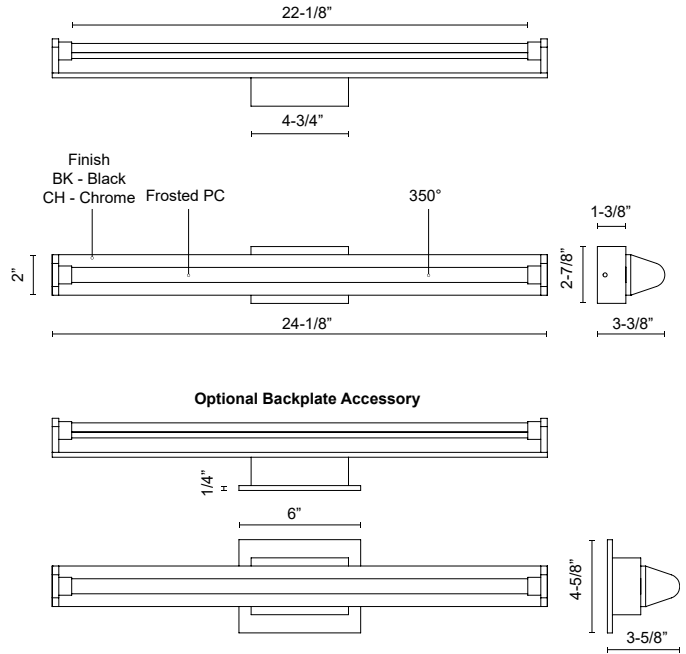

PLYMOUTH VL60624-UNV

VANITY

PROJECT

DESCRIPTION

Round Linear lighting element on a rectangular base, frosted PC cover, available in two length, Black and Chrome finishes

SPECIFICATION DETAILS

Fixture Dimensions	L24-1/8" x H2-7/8" x E3-5/8"
Light Source	LED with DC Driver
Wattage	26W
Total Lumens	2040lm
Delivered Lumens	BK-1173lm; CH-1663lm;
Voltage	120-277V
Color Temperature	3000K
CRI (Ra)	90CRI
Optional Color Temps	2700K - 5000K Available, Minimum Order Quantities Apply
LED Rated Life	50,000 hours
Dimming	100% - 10%, TRIAC or ELV Dimmer (Not Included)
Diffuser Details	Frosted PC Diffuser
ADA Compliant	Yes
Location	Damp
Mounting Style	All Orientation; Wall;
CEC Title 24 JA8	Yes, JA8-2022
Canopy Dimensions	W6" x H4-5/8" x E1/4"
Paint Finish	BK02; CH01;
Material	Aluminum + Polymeric Material

* For custom options, consult factory for details.

* For warranty information, please visit www.kuzcolighting.com/warranty