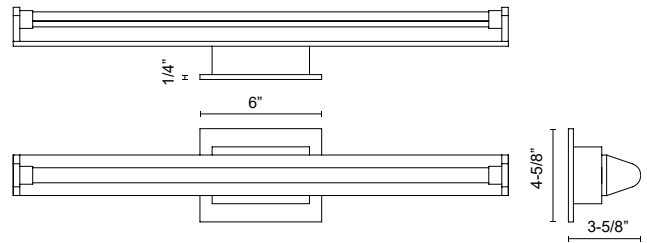

Optional Backplate Accessory

KUZCO

CANADA: 19054 28TH AVENUE - SURREY, BC V3Z 6M3

USA: 3035 E. LONE MOUNTAIN ROAD - LAS VEGAS, NV 89081

WWW.KUZCOLIGHTING.COM

© 2021 KUZCO LIGHTING. ALL RIGHTS RESERVED.

COMMENT