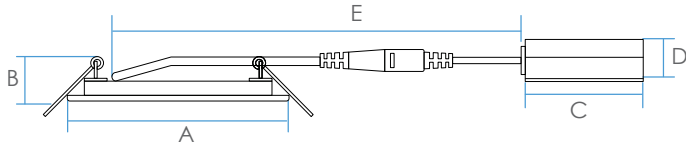

OPTIONAL ACCESSORY
(Sold separately)

MODEL
RLH-346-NC-UNI
Universal mounting plate with hanger bars. For cutout sizes 3", 4-1/4" or 6-1/4"

STEP 2 - Optional Trim (Sold separately)

		MODEL RLT-68	-	FINISH BK - Black BN - Brushed Nickel
--	--	------------------------	---	---

RLF-6814

6" ROUND LED ULTRA SLIM
SLIM DOWNLIGHTS WITH WHITE TRIM

Fixture Type
Project
Notes

TECHNICAL DRAWING

DIMENSIONS

A	6-7/8"	175 mm
B	1"	25 mm
C	3-3/8"	87 mm
D	1-3/8"	34 mm
E	15"	382 mm

COMPATIBLE DIMMERS