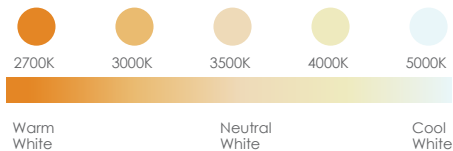

¹ Effectively dim down to 10% / See other compatible dimmers on the next page

² See published warranty terms for detailed information

PERFORMANCE

CCT selectable via switch on heatsink

COLOR TEMPERATURE ³	LUMEN ⁴	WATTAGE	EFFICACY	CRI
SW5 (27/30/35/40/50K) ⁵	900 Lm	14 W	64 Lm/W	90+
3000K	900 Lm	14 W	64 Lm/W	90+

^{3,4} CCT within +/-10%

⁵ Switchable CCT

ORDERING INFO

STEP 1 - Light Engine with LED, Driver and White Matte Metal Frame

	MODEL RLF-6814	-	CCT / CRI SW5 - Switchable CCT (27/30/35/40/50) / 90 CRI 3090 - 3000K 90CRI	-	FINISH WH WH - White
--	--------------------------	---	---	---	--