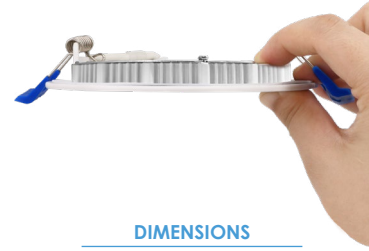

RLF-6814

6" ROUND LED ULTRA SLIM
SLIM DOWNLIGHTS WITH WHITE TRIM

Fixture Type
Project
Notes

TECHNICAL DRAWING

DIMENSIONS

A	6-7/8"	175 mm
B	1"	25 mm
C	3-3/8"	87 mm
D	1-3/8"	34 mm
E	15"	382 mm

COMPATIBLE DIMMERS

COOPER	SI06P
LEVITON	6621, 6672, IPL06-10Z
LUTRON	PD-6WCL, DVCL-153P, SFTU-5A3P, DMD-LE3-D, CTCL-153P, DV-600P