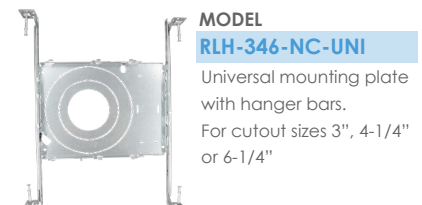

ORDERING INFO

STEP 1 - Light Engine with LED, Driver and White Matte Metal Frame

	MODEL RLF-6814	-	CCT / CRI SW5 - Switchable CCT (27/30/35/40/50) / 90 CRI 3090 - 3000K 90CRI	-	FINISH WH WH - White

OPTIONAL ACCESSORY
(Sold separately)

MODEL
RLH-346-NC-UNI
Universal mounting plate with hanger bars. For cutout sizes 3", 4-1/4" or 6-1/4"