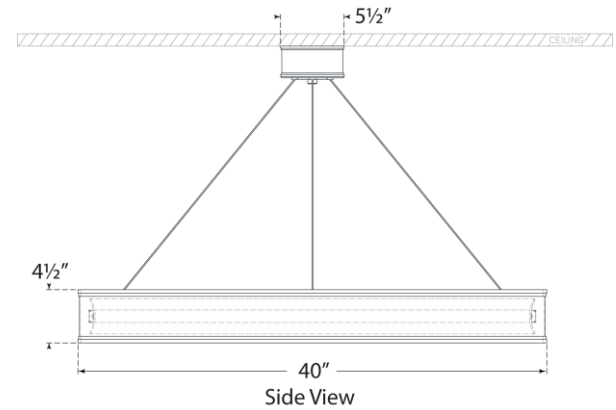

TEAR SHEET

Connery 40" Ring Chandelier

Item # CHC 1616PN

Designer: Chapman & Myers

O/A Height: 20" - 120"

Fixture Height: 4.5"

Width: 40"

Canopy: 5.25" Round

Finishes: AB, BZ, PN, WHT/AB

Lightsource: Dedicated LED

Wattage: 85w (6800lm)

Weight: 31 Pounds

Note: Height Not Adjustable After Installation

Bottom View(1:2)