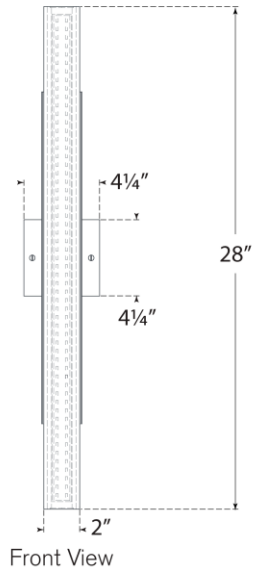

## Precision 28" Bath Light

Item # KW 2224PN-WG

Designer: Kelly Wearstler

Height: 28"

Width: 4.25"

Extension: 2.75"

Backplate: 4.25" Square

Finishes: AB, BZ, PN

Glass Options: WG

Lightsource: Dedicated LED

Wattage: 27w (2200lm)

Weight: 4 Pounds

Top View

Side View

Front View