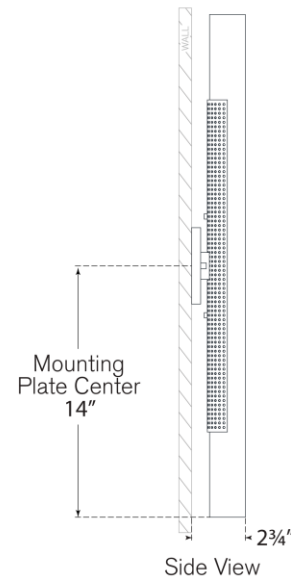

## Precision 28" Bath Light

Item # KW 2224PN-WG

Designer: Kelly Wearstler

Height: 28"

Width: 4.25"

Extension: 2.75"

Backplate: 4.25" Square

Finishes: AB, BZ, PN

Glass Options: WG

Lightsource: Dedicated LED

Wattage: 27w (2200lm)

Weight: 4 Pounds

Top View

Side View

Front View