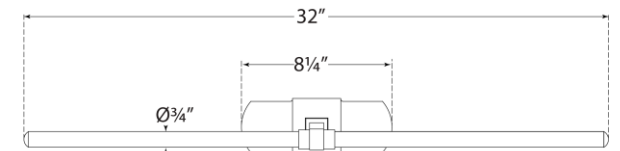

TEAR SHEET

Langley 32" Picture Light

Item # RL 2782NB

Designer: Ralph Lauren

Height: 3"

Width: 32"

Extension: 8"

Backplate: 3" x 8.25" Rectangle

Finishes: NB, PN

Lightsource: Dedicated LED

Wattage: 25w (2000lm)

Weight: 4 Pounds

Front View

Side View