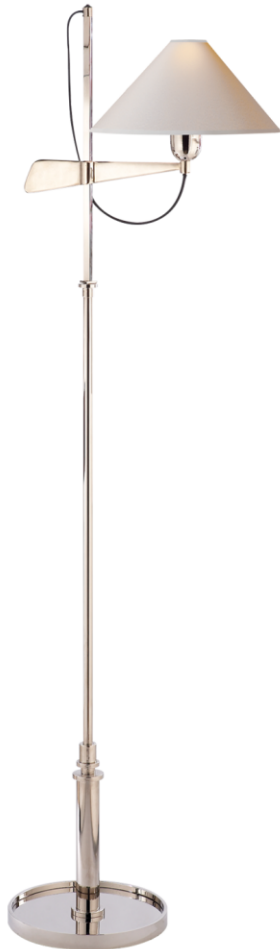

TEAR SHEET

Hargett Bridge Arm Floor Lamp

Item # SP 1505PN-NP

Designer: J. Randall Powers

Height: 50" - 56.5"

Extension: 17"

Base: 10" Round

Finishes: BZ, HAB, PN

Shade Treatments: L, NP

Shade Details: 2.5" x 11.75" x 7.5"

Socket: E26 Dimmer

Wattage: 60 A19

Weight: 16 Pounds