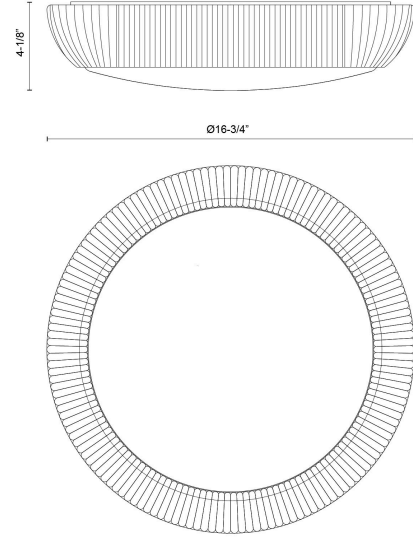

Merida 17-in Flush Mount

Model	Bulbs (not included)	Wattage (or equivalent)
FM511217 FM511217RA	3 x E26	40W

The Merida lighting collection is a must-have for anyone looking to add some texture and warmth to their minimalist space. With its natural rattan curved shade, it's like a little piece of nature indoors. The clean, simple shape is both subtle and striking, giving your space a modern, organic feel.

SPECIFICATION DETAILS

Fixture Dimensions	D16-3/4" x H4-1/8"
Location	Dry
Glass Details	Opal Glass
Illumination Direction	Down
Light Source/Life	Socket
Material	Steel, Glass, Rattan
Shade Details	Rattan Shade
Compliance	UL Certified: Yes